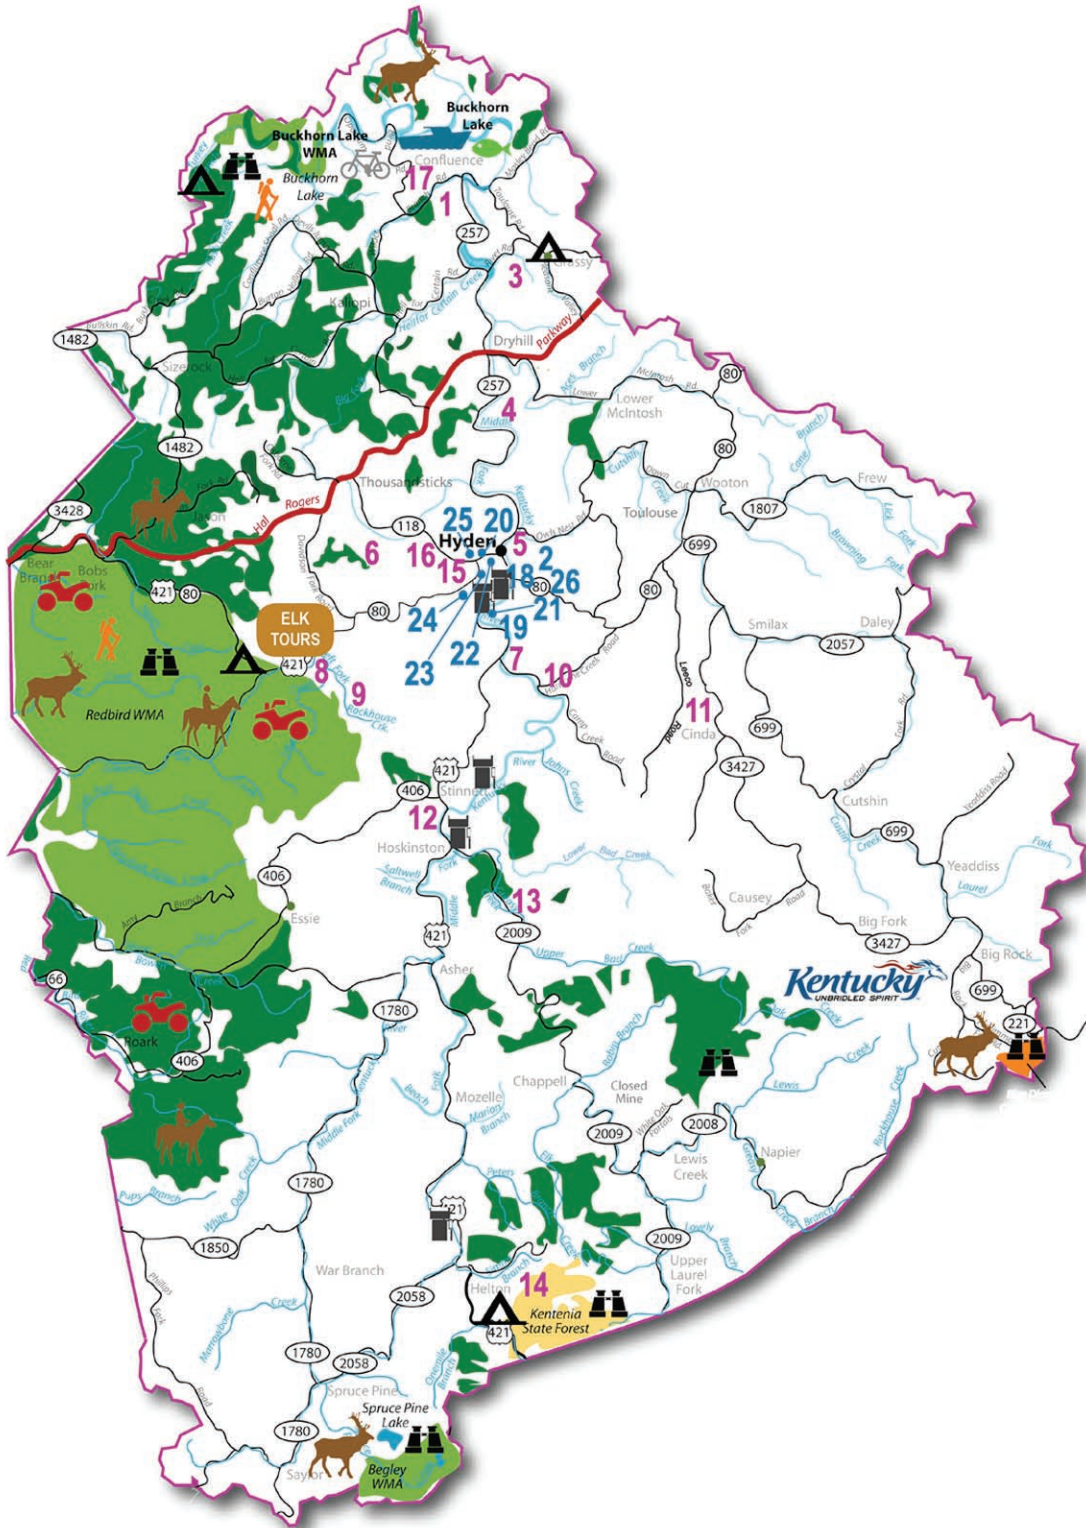

# Leslie County Map

## LEGEND

- Daniel Boone National Forest
- Kentenia State Forest
- Wildlife Management Areas:
  - Buckhorn WMA
  - Redbird WMA
  - Begely WMA
- Gas/Fuel

### ATTRACTIONS/PARKS

1. Mary Breckinridge Park
2. Skatepark at Riverfront Park
3. Trace Branch Campground
4. Grover Sizemore Park
5. Riverfront Park
6. George Wooton Park
7. Richard M. Nixon Recreation Center
8. Willie Begley RV Park
9. Kenneth R. Witt ATV Trailhead
10. Wendover Bed & Breakfast
11. Leslie County Horse Park
12. Pine Patch Park
13. Greasy Creek Park
14. Cawood Park
15. Kentucky School of Bluegrass
16. Frontier School of Midwifery

### RESTAURANTS

17. Huff Grocery
18. Blue Castle Restaurant
19. Dairy Queen
20. Kudzu Corner Cafe'
21. Star Pizza
22. Subway
23. Pennington Gas & Food
24. Shakers Pizza
25. Goofy's Restaurant/Pool Room
26. Hardees